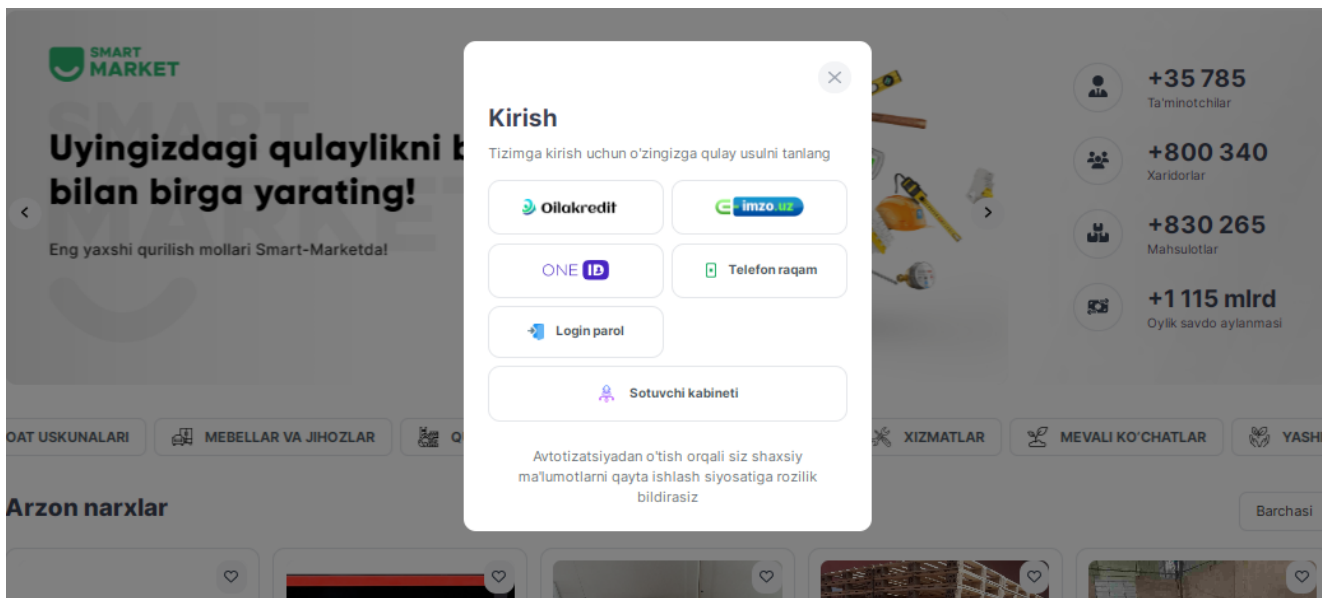

Xaridor sifatida **Smart-market** platformasida ro'yxatdan o'tish uchun quyidagi usullardan birini tanlang.

- **Oilakredit.**

Dastur bo'yicha rasmiylashtirilgan imtiyozli kredit arizasining raqami va sanasini kiriting.

A detailed view of the "Kirish" modal form for the "Oilakredit" option. The form is titled "Kirish" and has the subtitle "Tizimga kirish uchun ariza raqami va sanasini kiriting". It contains two input fields: "No*" and "Sana*", with a calendar icon next to the "Sana*" field. Below the input fields is a green "Kirish" button. Underneath the button, there is a "Yoki" separator and a row of buttons for "imzo.uz" and "ONE ID". Below that is another row with "Telefon raqam" and "Login parol" buttons. At the bottom is a button for "Sotuvchi kabineti". A note at the bottom of the modal reads: "Avtotizatsiyadan o'tish orqali siz shaxsiy ma'lumotlarni qayta ishlash siyosatiga rozilik bildirasiz".